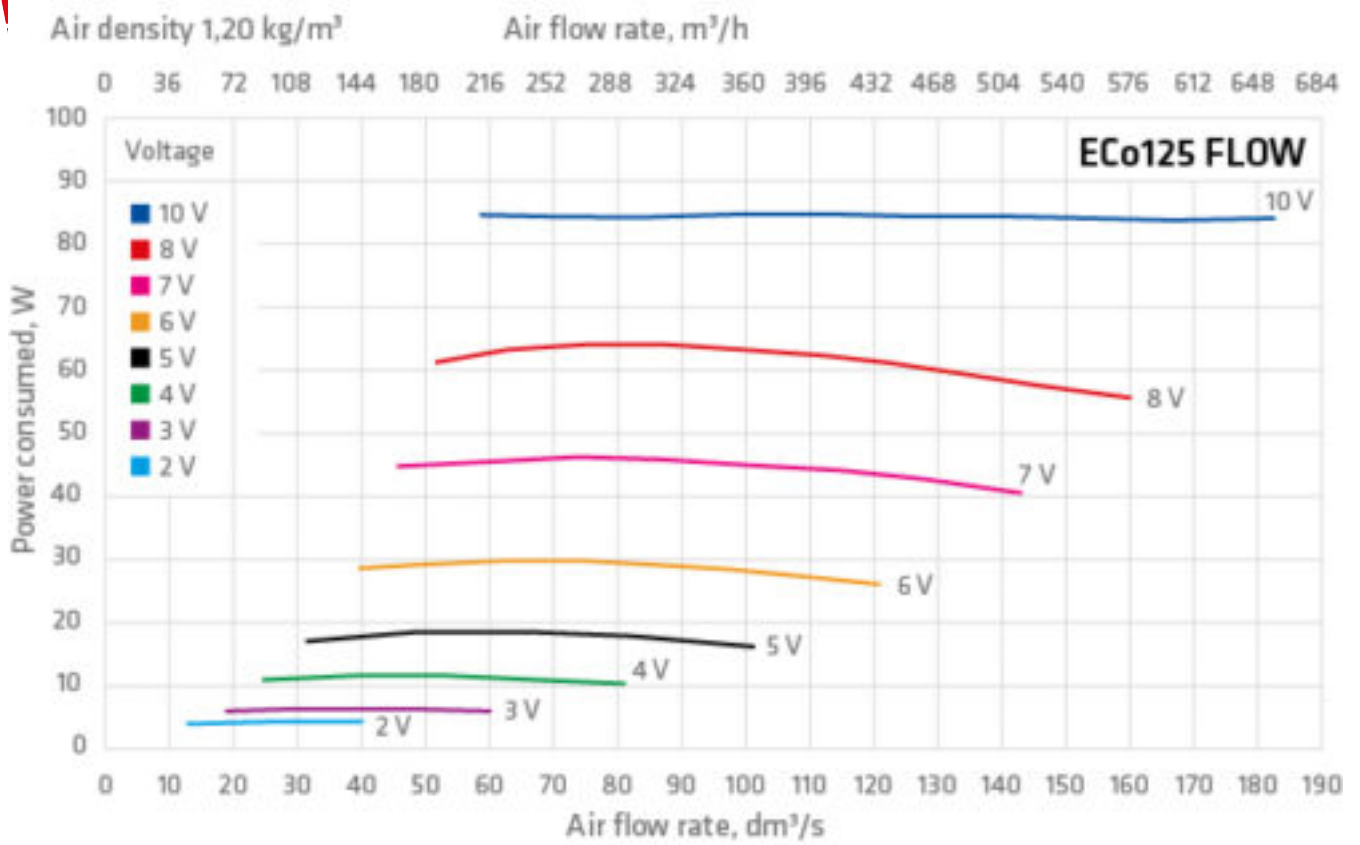

Vilpe Oy Ab

Kauppatie 9, FI-65610 Mustasaari
Telephone +358 20 123 3200

23.07.2020

Sales & Technical Support | FI +358 20 123 3233 | EN +358 20 123 3222 | RU +358 20 123 3290 | SE +46 70 511 2020 | PL +48 71 740 2623
myynti@sktuote.fi | sales@sktuote.fi

FI: Pidätämme oikeuden muutoksiin ilman ennakoilmoitusta.
SE: Vi reserverar oss för eventuella ändringar och fel i produktinformationen.
EN: We reserve the right to change these terms and conditions at any time.

RU: Мы оставляем за собой право на внесение изменений без предварительного уведомления.
PL: Zachowujemy prawo do zmian bez wcześniejszej informacji.
DE: Technische Änderungen behalten wir uns ohne vorherige Ankündigung vor.