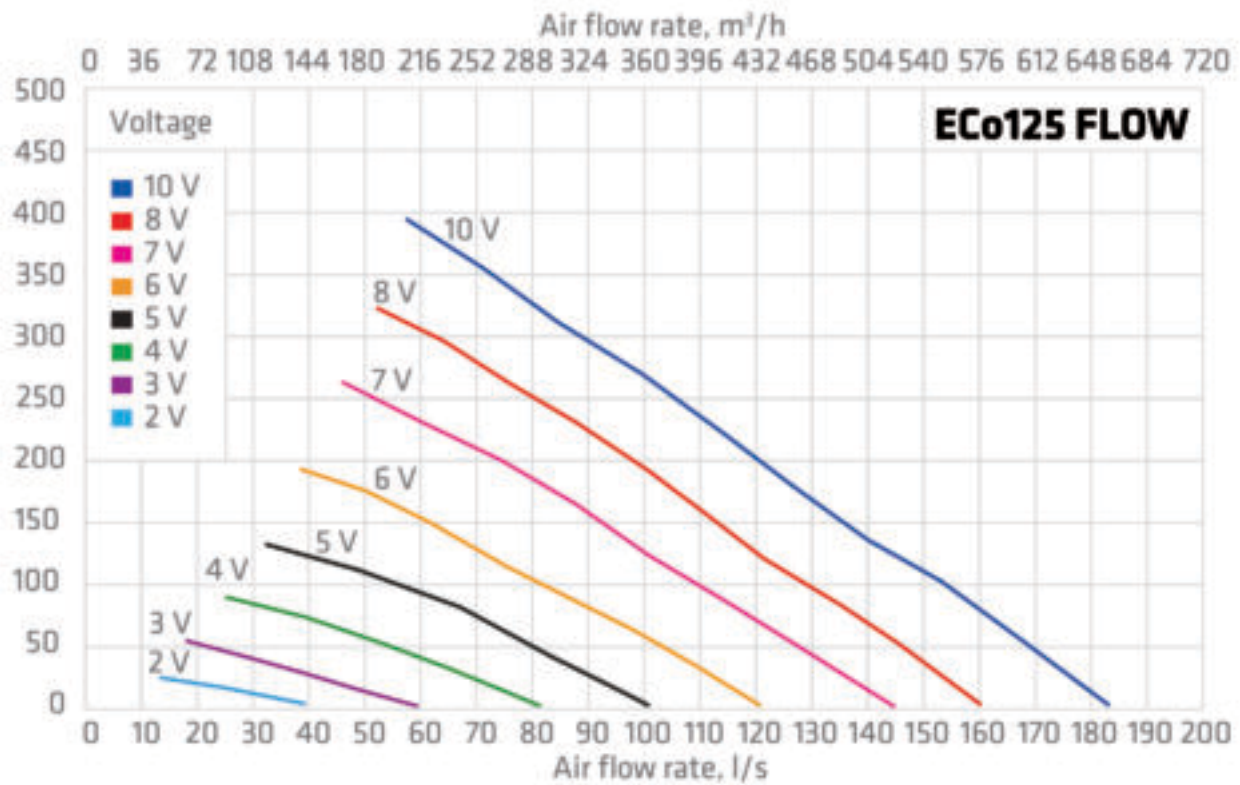

ECO125S FLOW ВЕНТИЛЯТОР+ ОСНОВАНИЕ 300X300

Vilpe Oy Ab

Kauppatie 9, FI-65610 Mustasaari
Telephone +358 20 123 3200

23.07.2020

Sales & Technical Support | FI +358 20 123 3233 | EN +358 20 123 3222 | RU +358 20 123 3290 | SE +46 70 511 2020 | PL +48 71 740 2623
myynti@sktuote.fi | sales@sktuote.fi

FI: Pidätämme oikeuden muutoksiin ilman ennakkoilmoitusta.
SE: Vi reserverar oss för eventuella ändringar och fel i produktinformationen.
EN: We reserve the right to change these terms and conditions at any time.

RU: Мы оставляем за собой право на внесение изменений без предварительного уведомления.
PL: Zachowujemy prawo do zmian bez wcześniejszej informacji.
DE: Technische Änderungen behalten wir uns ohne vorherige Ankündigung vor.